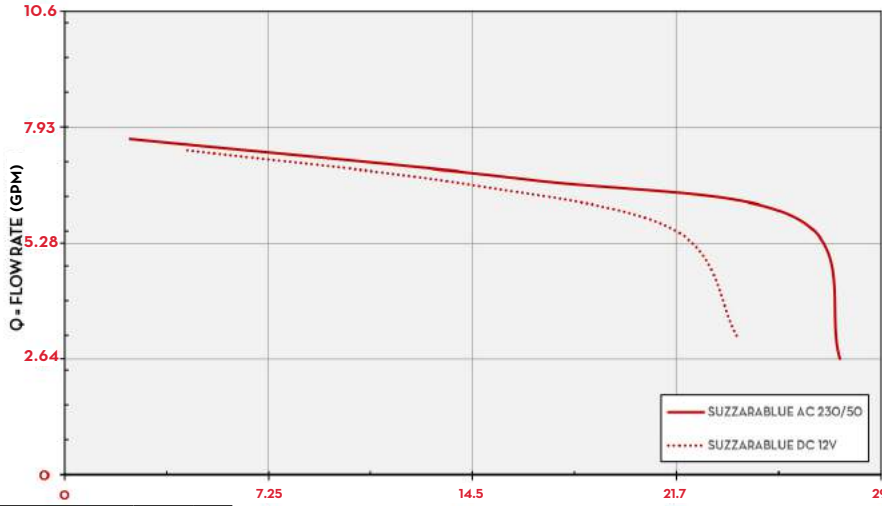

CHARTS

SUZZARBLUE AC/DC

TYPE OF FLUID WATER
TEMPERATURE 68 °F

IN THE BOX

- SUZZARBLUE AC/DC UNIT
- MANUAL NOZZLE / AUTO NOZZLE (PRO VERSION)
- FLOW METER (ON REQUEST)
- SUCTION / DELIVERY HOSE
- INSTRUCTION MANUAL