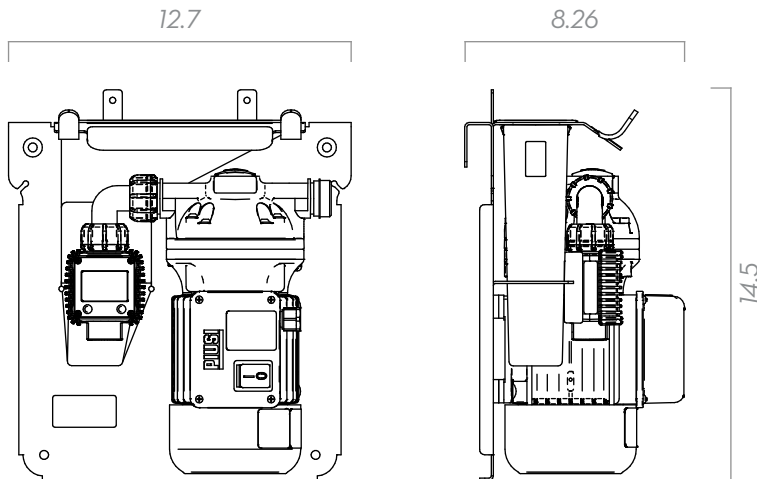

DETAILS

DC VERSION

TROLLEY CART AVAILABLE (PG. 42)

K24 METER

NOZZLE

MATERIALS

- **PUMP:**
SUZZARBLUE PUMP AC PG. 28
SUZZARBLUE PUMP DC PG. 30
- **METER:**
K24 METER PG. 46
- **NOZZLE:**
SUZZARBLUE A60 PG. 64
SUZZARBLUE MANUAL NOZZLE PG. 66
- **CONNECTIONS:**
MICRO MATIC PG. 100

DIMENSIONS

Dimensions expressed in inches

TECHNICAL DATA

PART #	DESCRIPTION	FLUIDS TYPE	FLOW RATE		VOLTAGE			METER MOD.	NOZZLE TYPE	SUCTION	HOSE LENGTH Ø 3/4"	ON/OFF SWITCH
			L/MIN	GPM	AC V./HZ	DC VOLT	POWER WATT					
FOO201A1H	SUZZARBLUE 120V TOTE PRO (AUTO/MTR) CSA	D W	34	9	120/60	400	4.7	YES	AUTO	SEC	20 FT	YES
FOO201A2H	SUZZARBLUE 120V TOTE BASIC (MANUAL) CSA	D W	34	9	120/60	400	4.7	NO	MANUAL	SEC	20 FT	YES
FOO201A5H	SUZZARBLUE 120V TOTE BASIC+ (AUTO) CSA	D W	34	9	120/60	400	4.7	NO	AUTO	BOTTOM	20 FT	YES
FOO201A8B	SUZZARBLUE 12V TOTE PRO (AUTO/METER)	D W	34	9	12	260	22	YES	AUTO	-	20 FT	YES
FOO201A9B	SUZZARBLUE 12V TOTE BASIC (MANUAL)	D W	34	9	12	260	22	NO	MANUAL	SEC	20 FT	YES